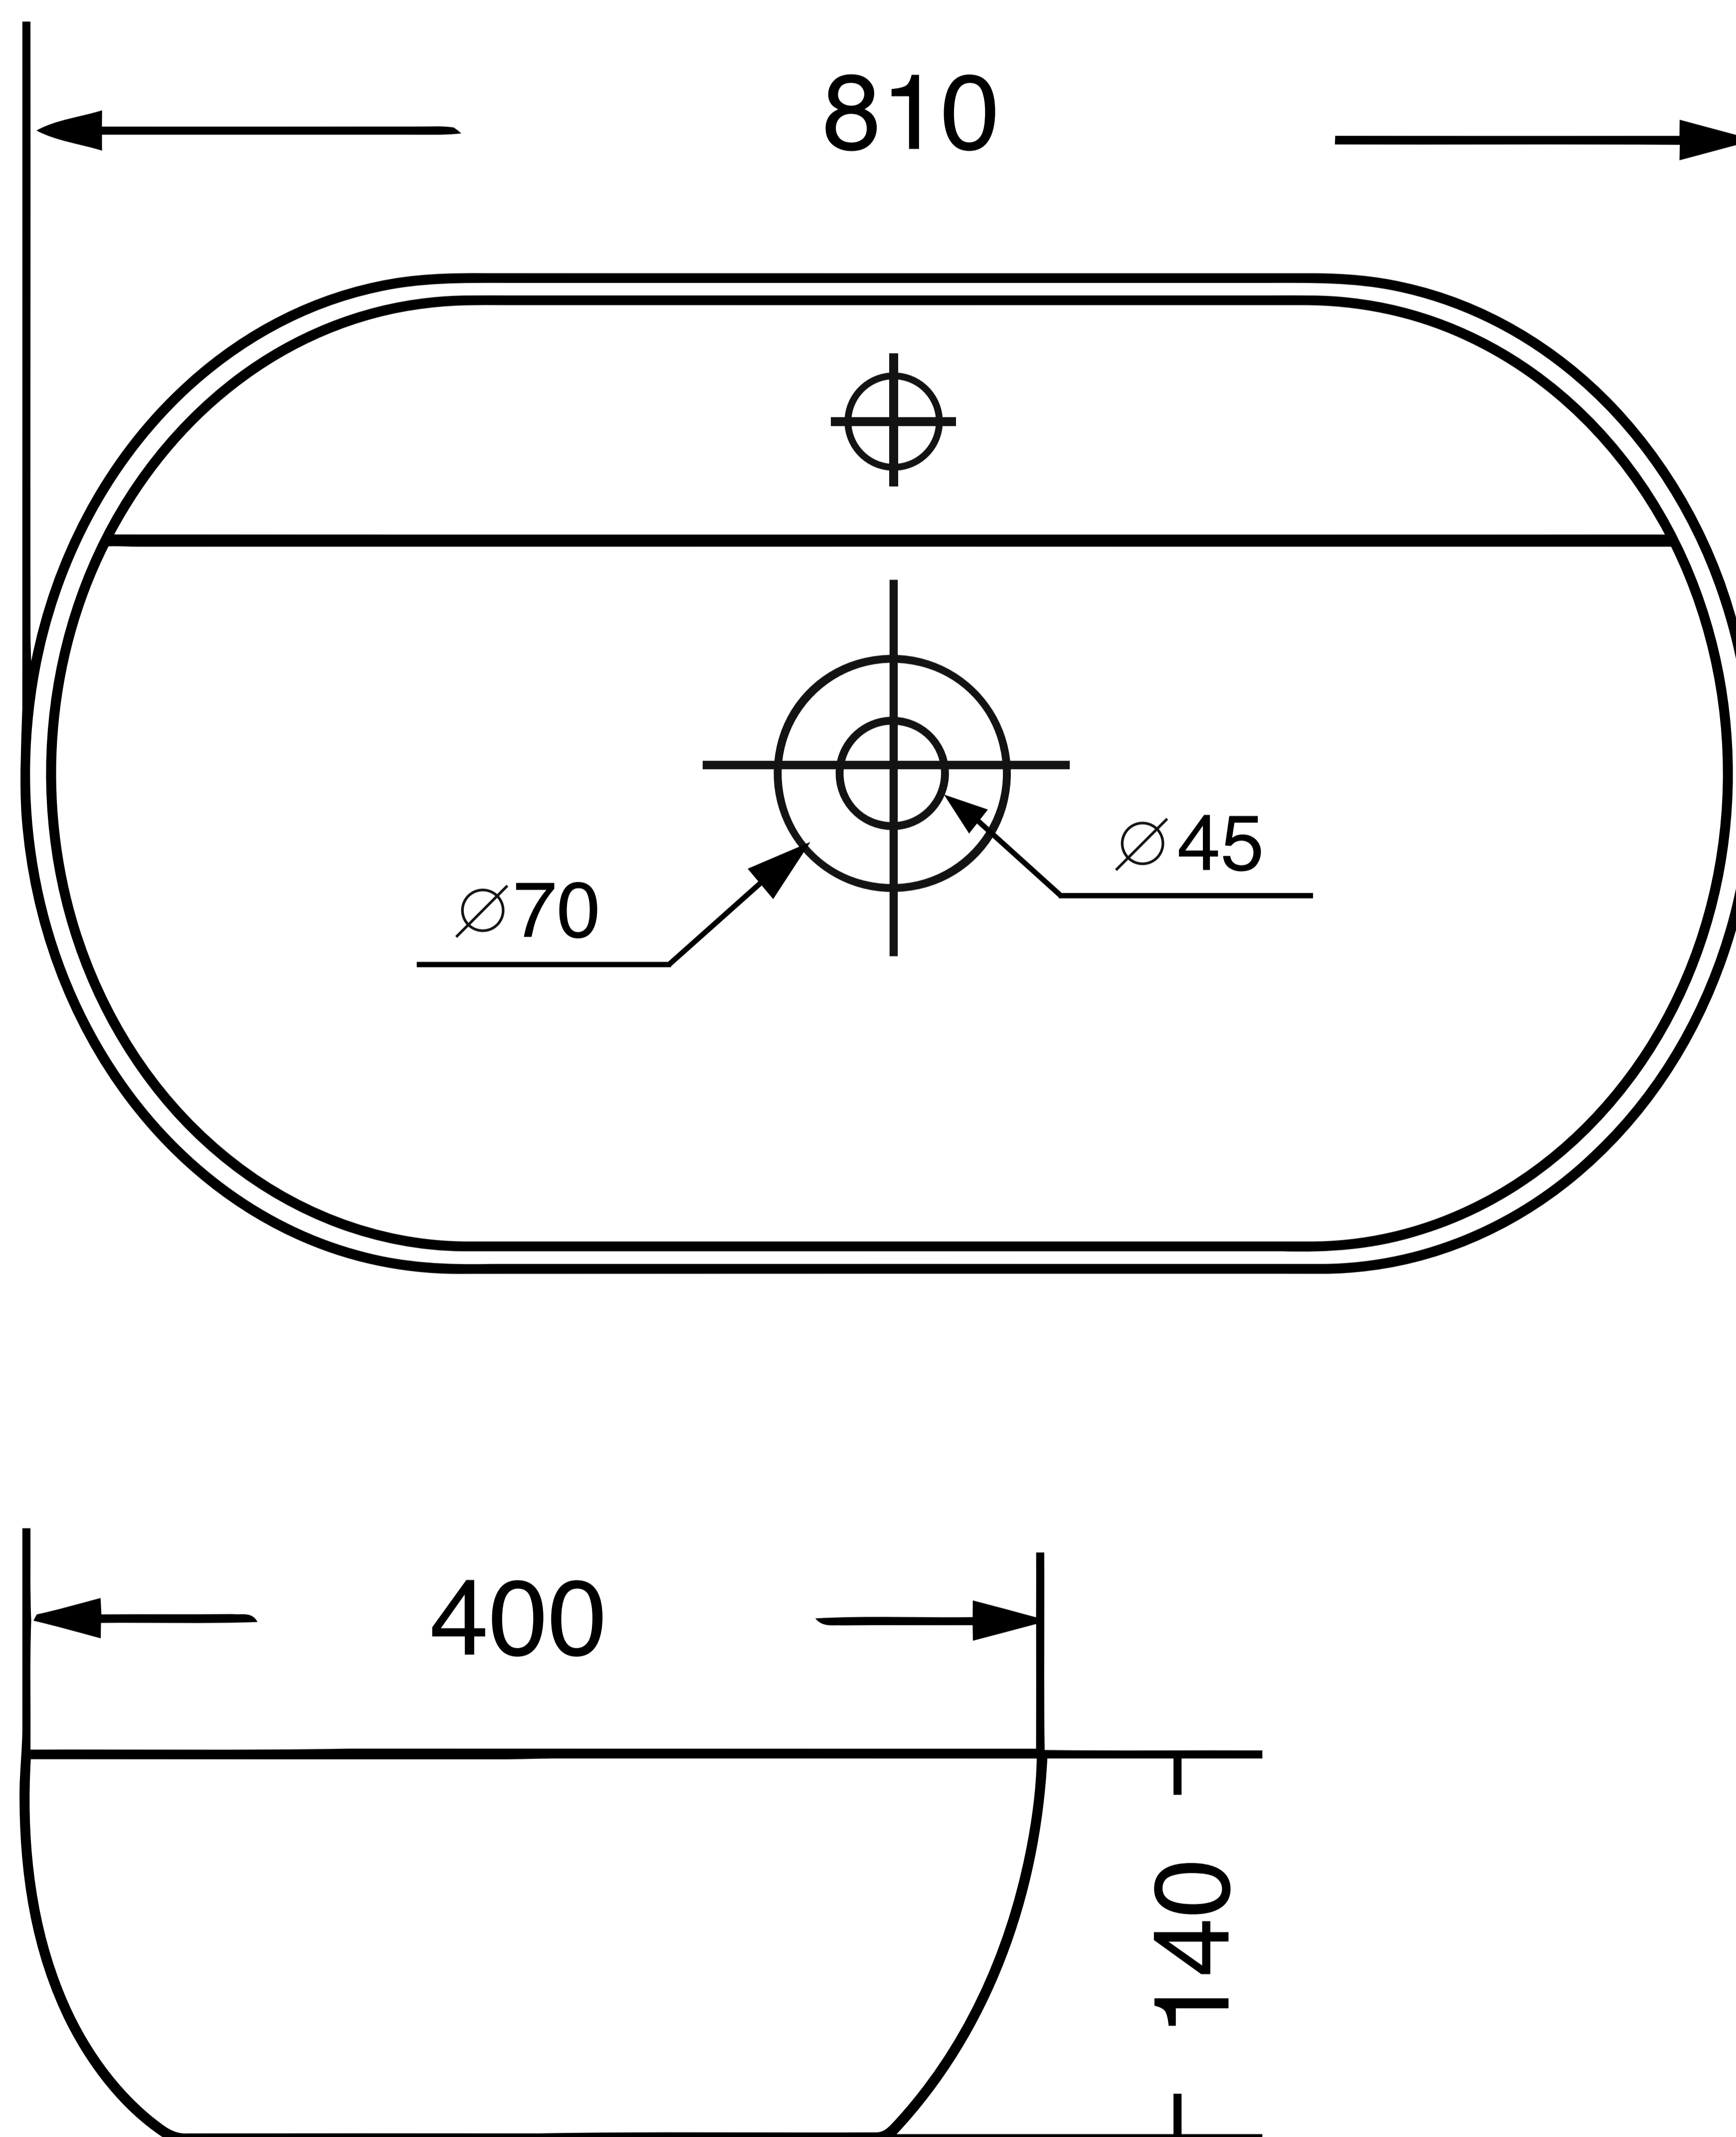

Table Mounted Wash Basin

Product Code : 1764

Technical Drawing

All dimension are in **mm**